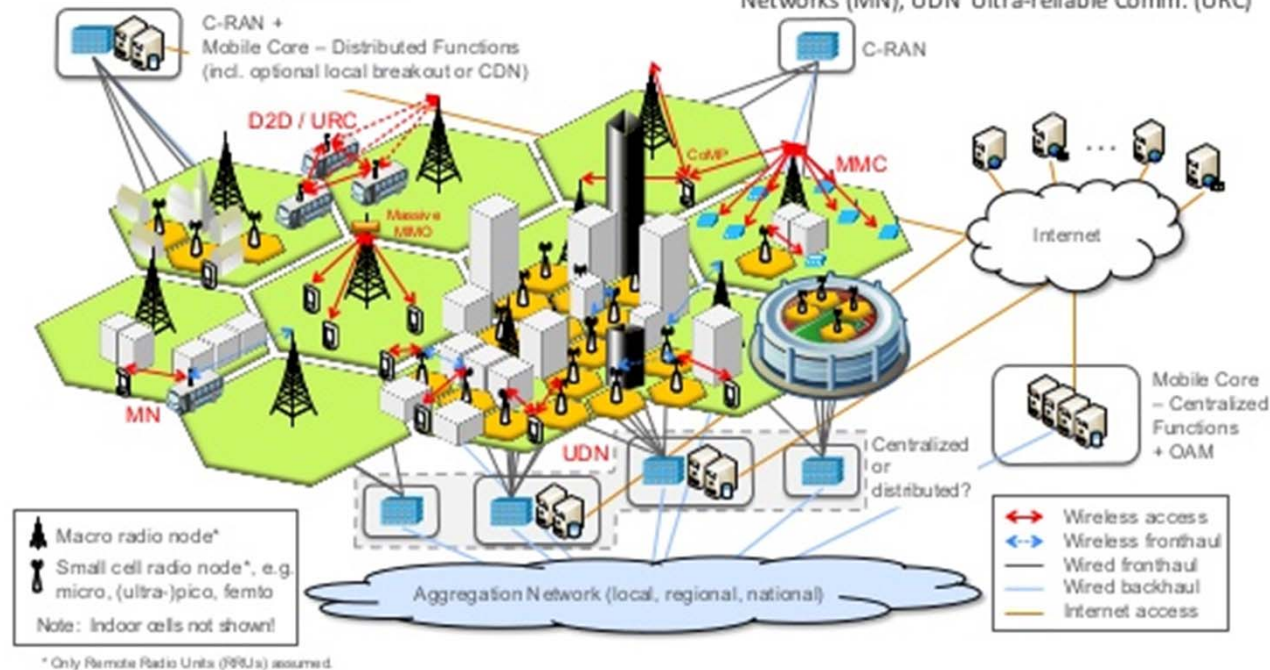

## METIS 5G Architecture

- Amazingly Fast scenario
  - high data rates & network capacities
- Ultra-Dense Networks (UDN)
  - ISD about 10 m
  - >= 1 radio nodes per room
- Local break out & Distributed mobile core functions
- Accelerated content delivery
- Tech. Dependent
  - D2D, MMC (Massive Machine Comm.), Moving Networks (MN), UDN Ultra-reliable Comm. (URC)