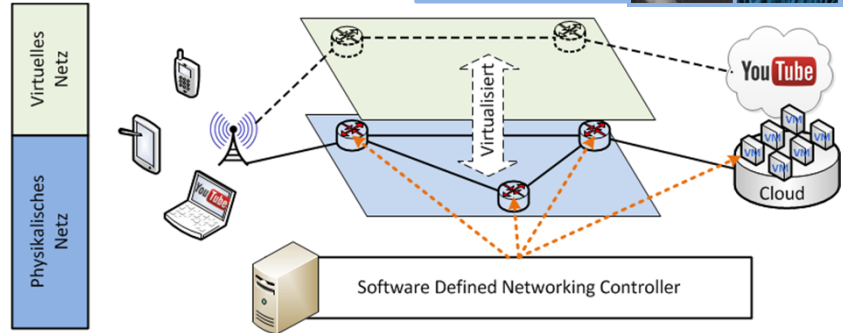

## METIS 5G Architecture

- Amazingly Fast scenario
  - high data rates & network capacities
- Ultra-Dense Networks (UDN)
  - ISD about 10 m
  - >= 1 radio nodes per room
- Local break out & Distributed mobile core functions
- Accelerated content delivery
- Tech. Dependent
  - D2D, MMC (Massive Machine Comm.), Moving Networks (MN), UDN Ultra-reliable Comm. (URC)

## Network Virtualization & Software Defined Netw.