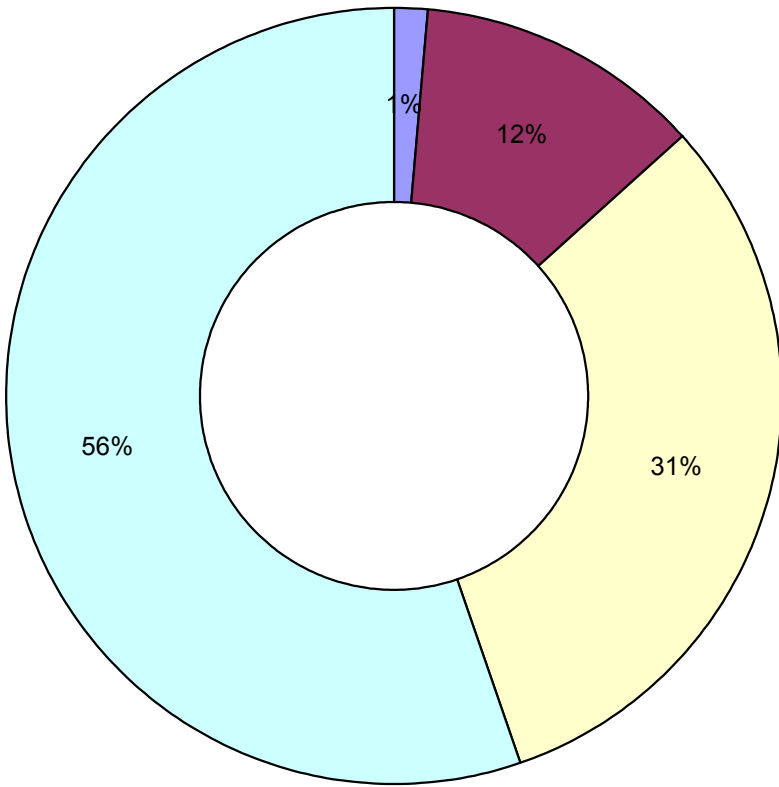

Technical Level

Maturity

Protocol Layer

(Cross-Layer) Functional Area