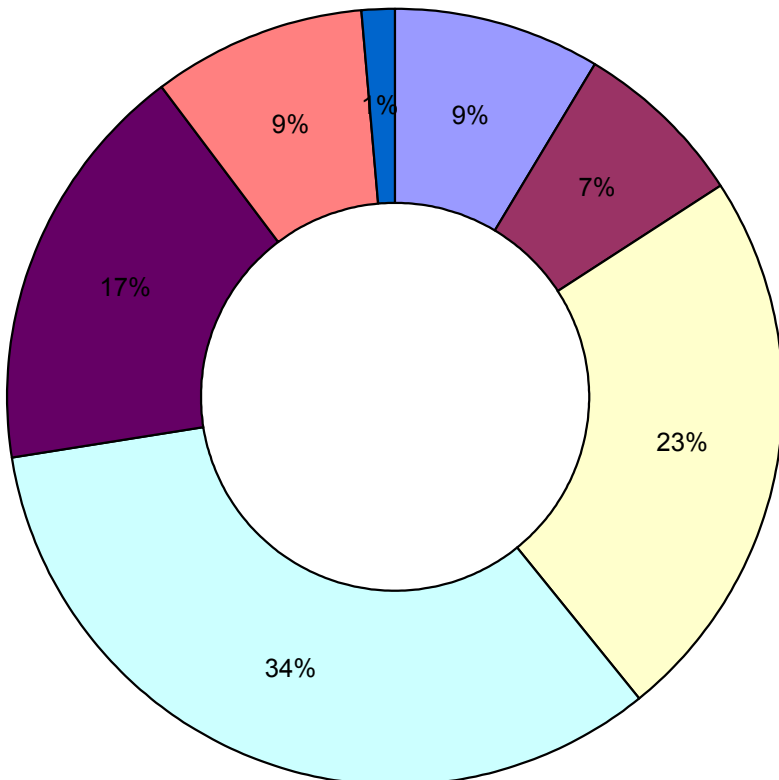

Technical Level

Maturity

Protocol Layer

(Cross-Layer) Functional Area