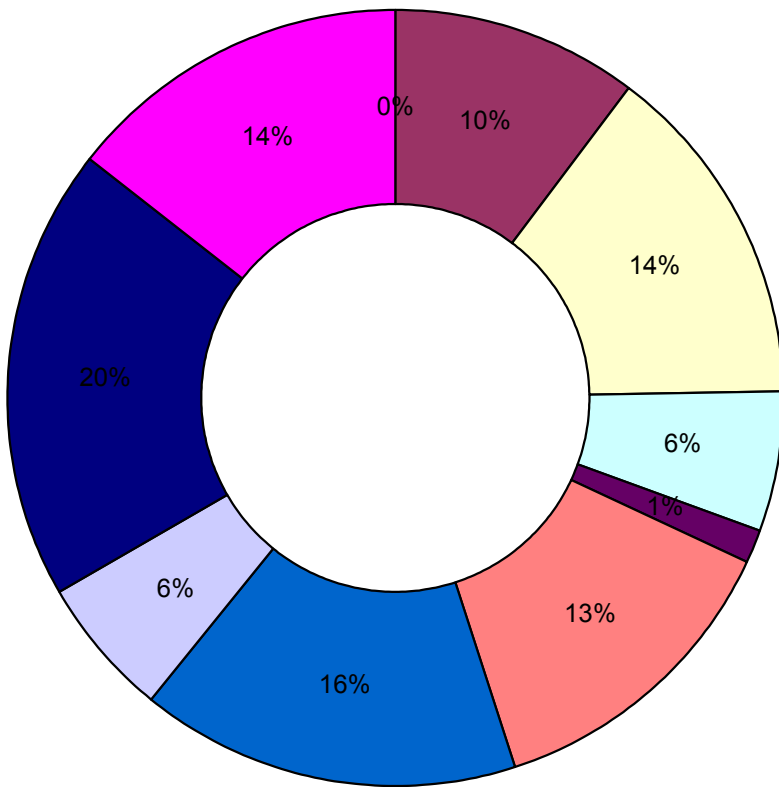

Technical Level

Maturity

Protocol Layer

(Cross-Layer) Functional Area