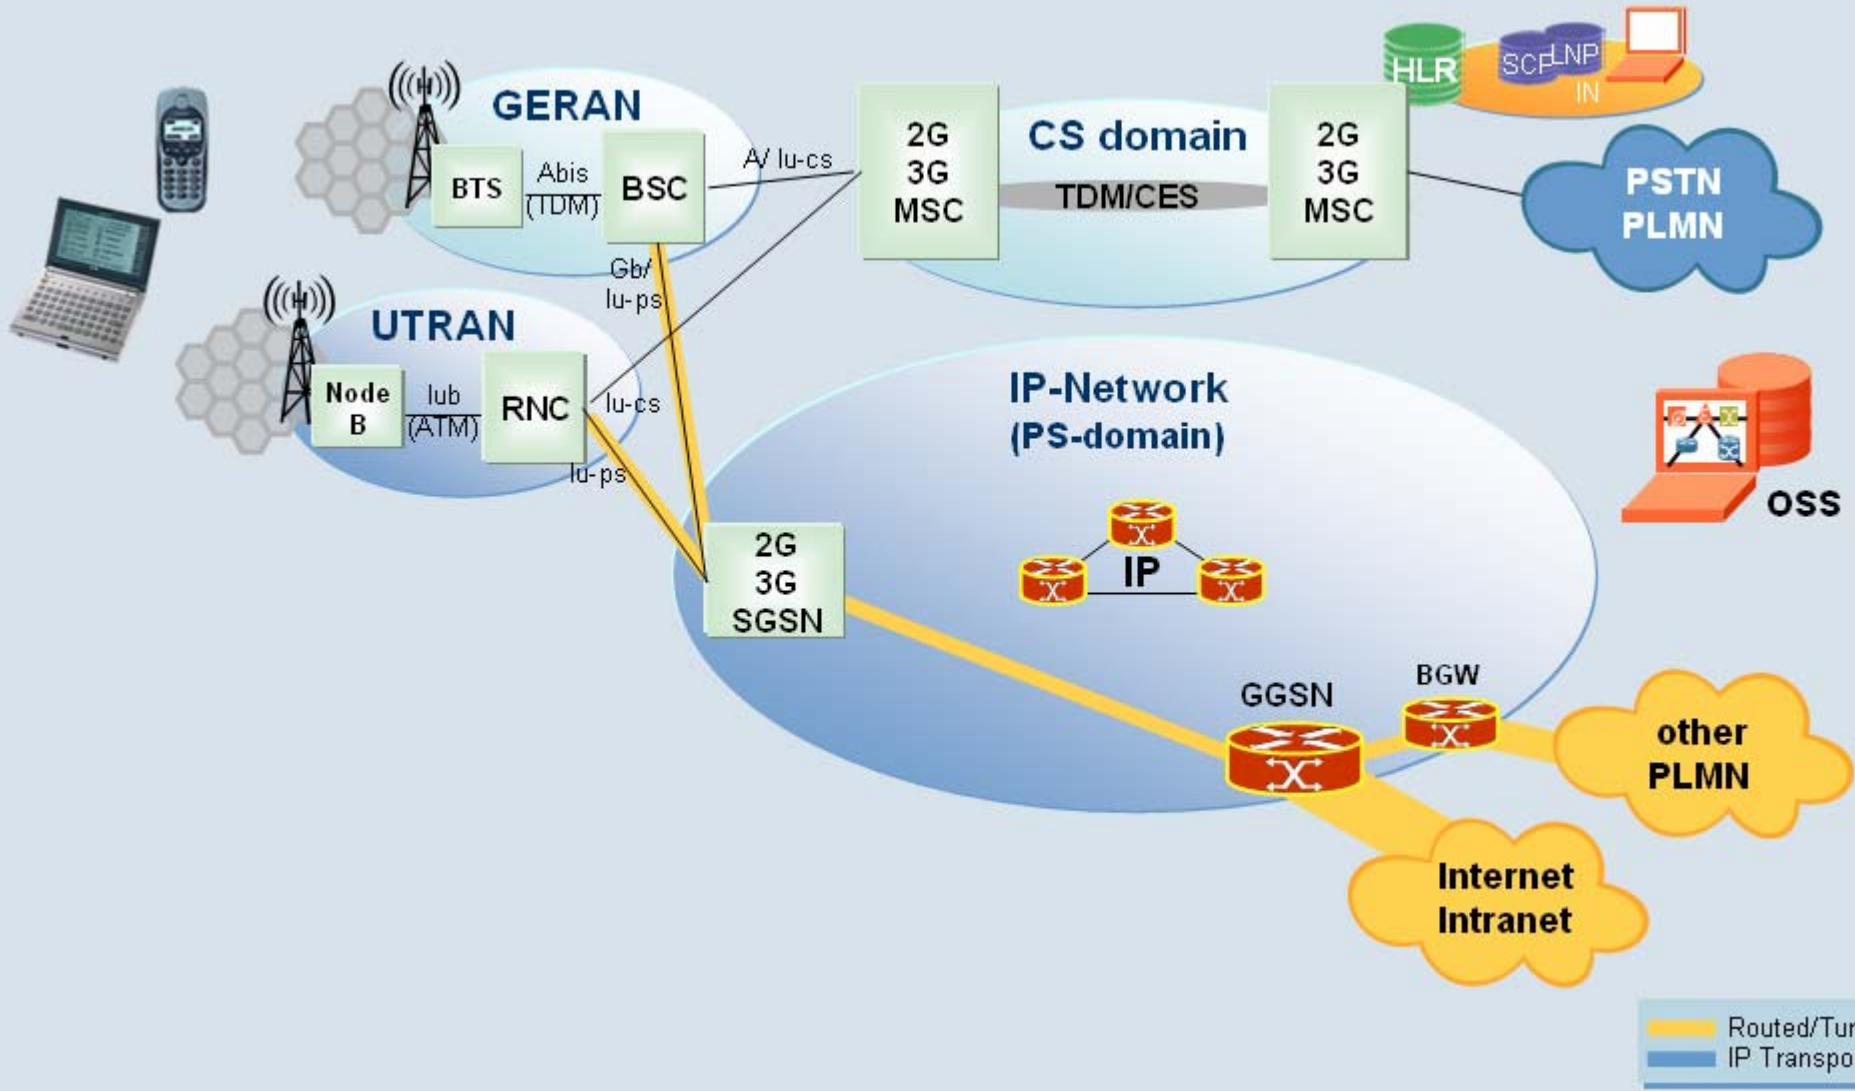

Network Evolution Scenarios

Dr. Klaus-D. Kohrt
Product Portfolio Management
Siemens I&C Mobile Networks

The Network Vision

Communication Anytime Anywhere

Basic GSM / GPRS Scenario

Basic GPRS / EDGE / UMTS Scenario

IMS Introduction

IP-Transport for CS-Domain

IP-Transport in UTRAN

Distributed RAN Architecture

— Routed/Tunnel
— IP Transport

IP-based Mobility Management

Communication Anytime Anywhere