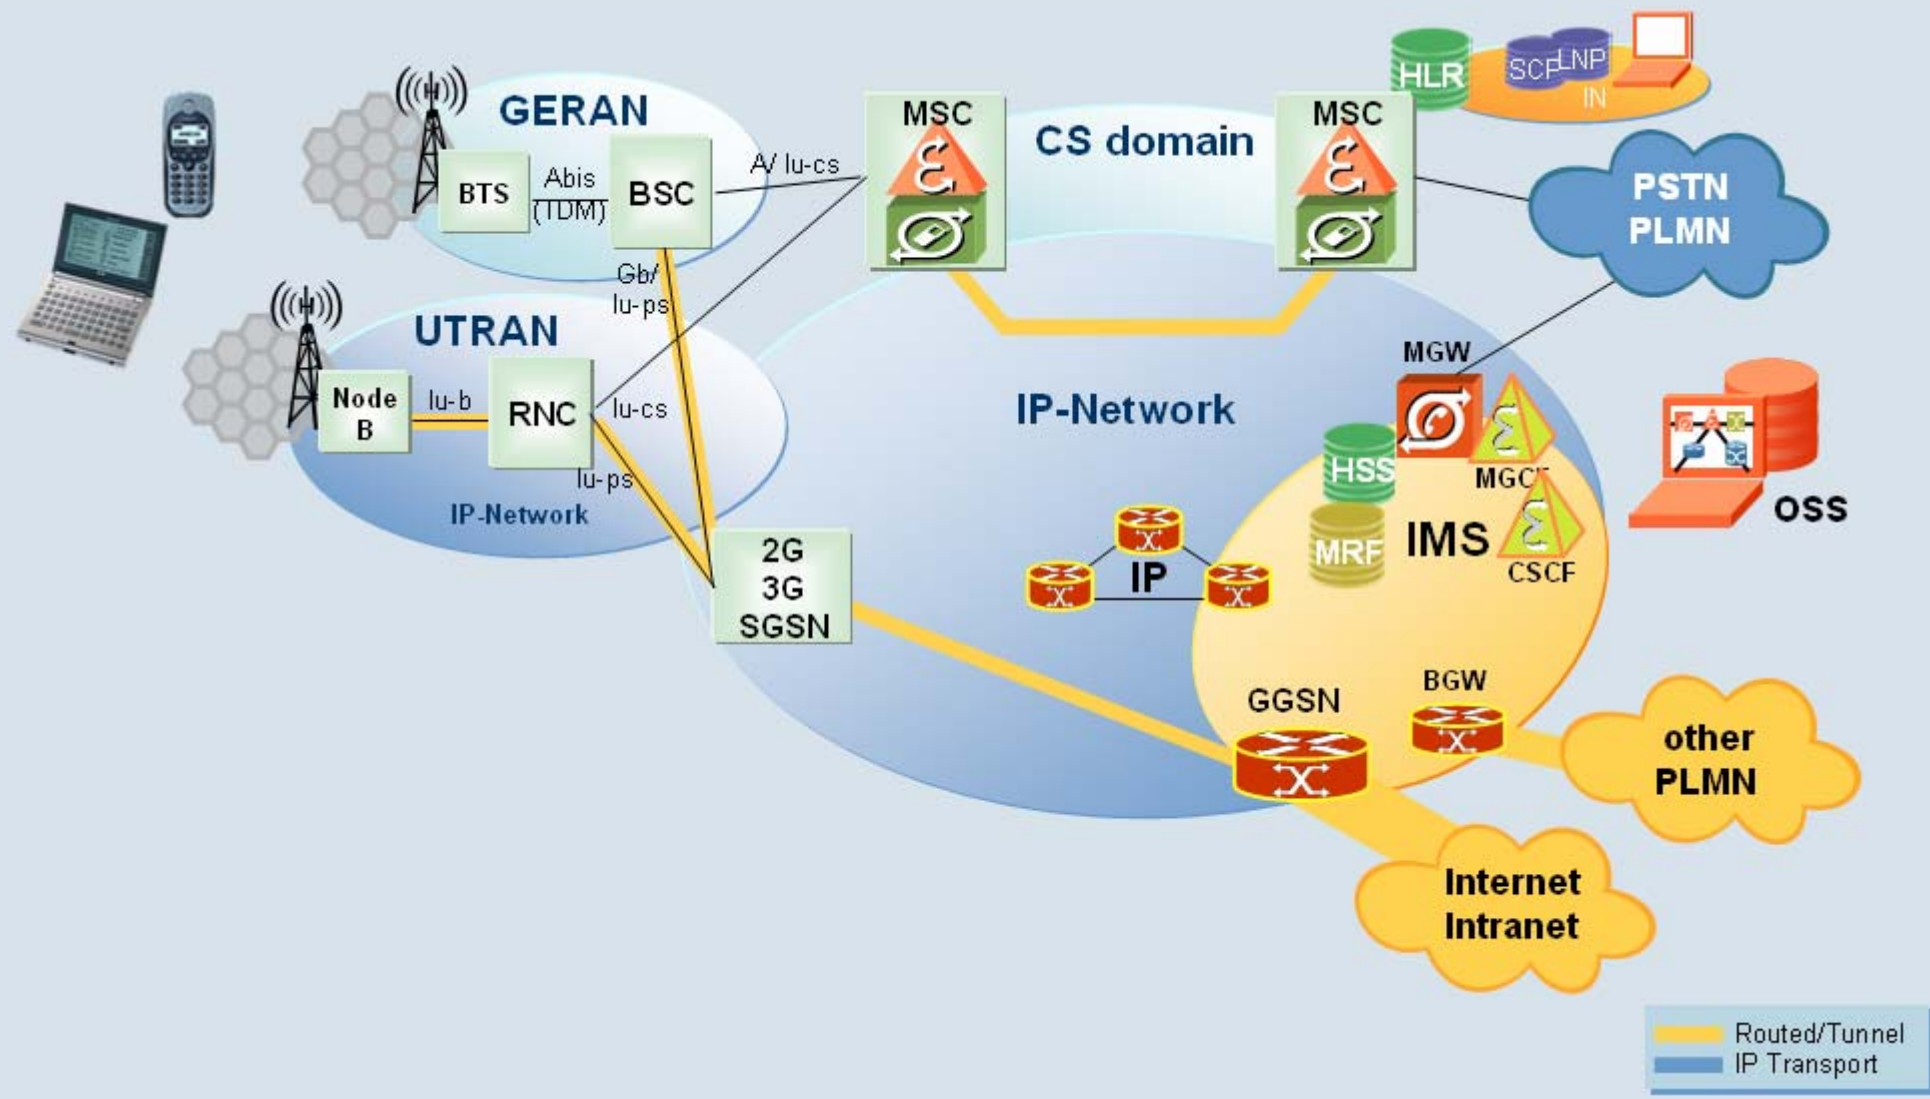

Network Evolution Scenarios

Dr. Klaus-D. Kohrt
Product Portfolio Management
Siemens I&C Mobile Networks

The Network Vision

Communication Anytime Anywhere

Basic GSM / GPRS Scenario

Basic GPRS / EDGE / UMTS Scenario

IMS Introduction

IP-Transport for CS-Domain

IP-Transport in UTRAN

Distributed RAN Architecture

— Routed/Tunnel
— IP Transport

IP-based Mobility Management

Communication Anytime Anywhere