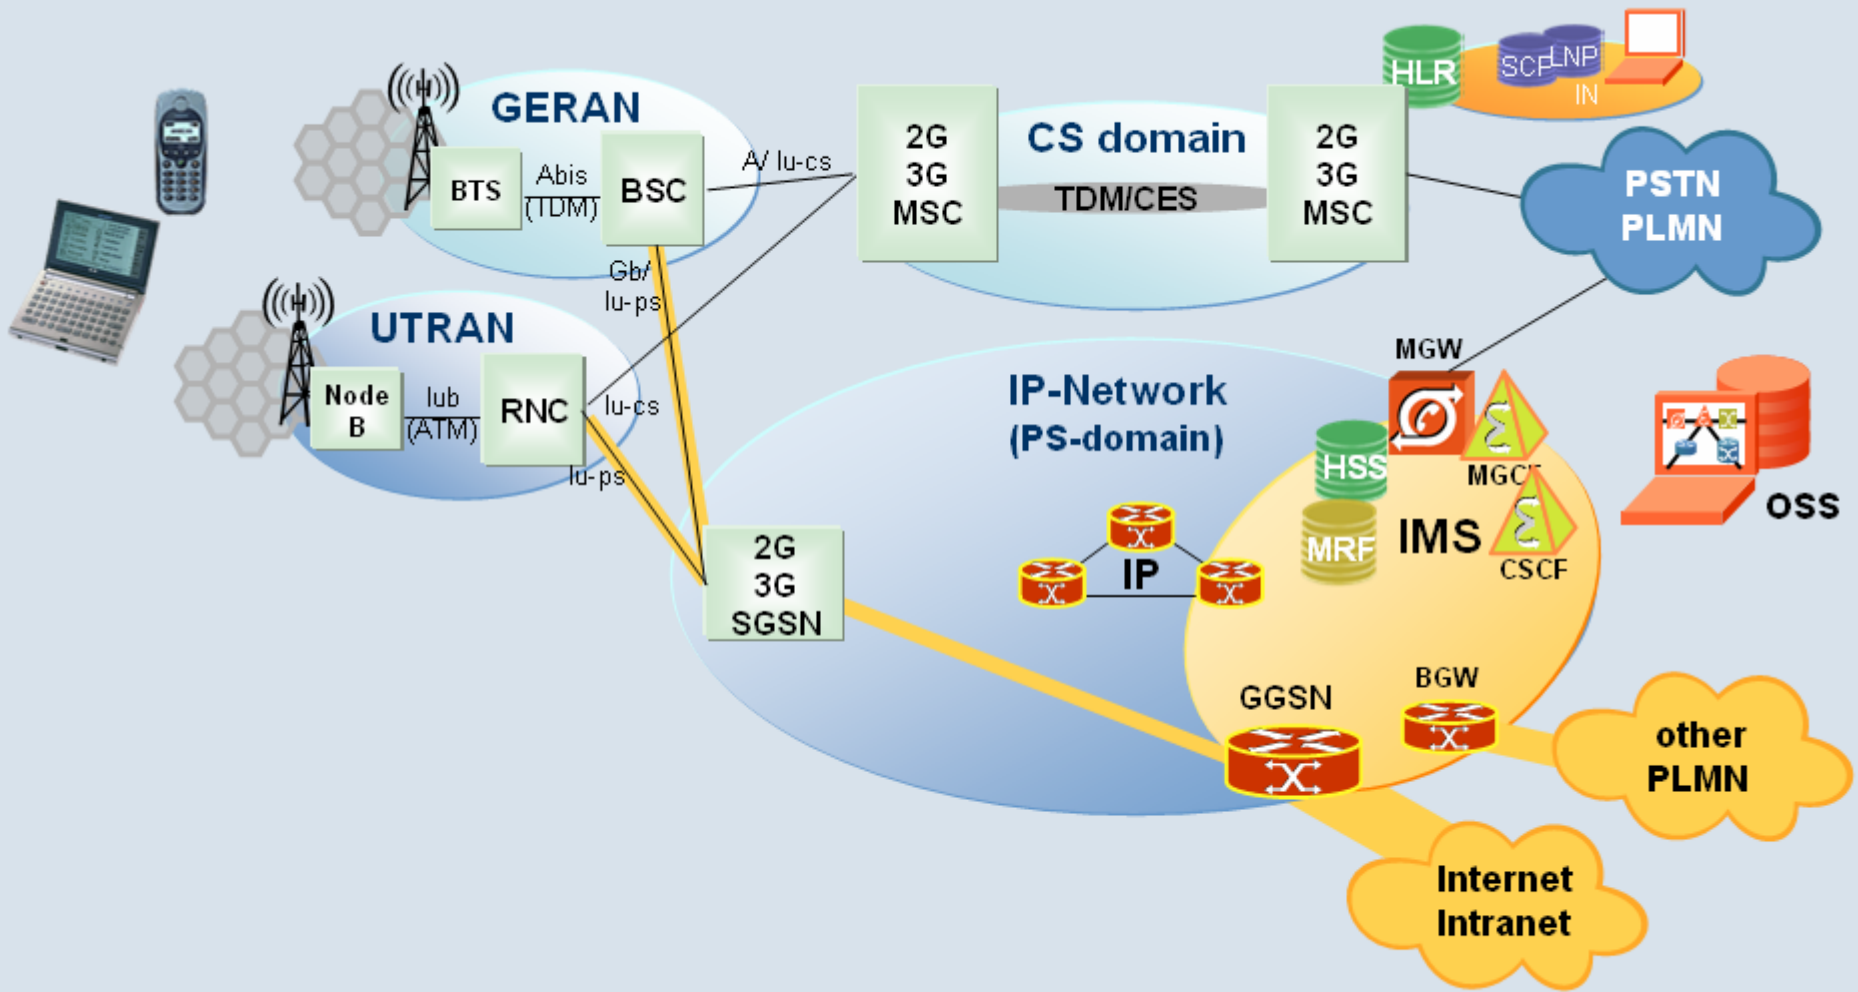

Network Evolution Scenarios

Dr. Klaus-D. Kohrt
Product Portfolio Management
Siemens I&C Mobile Networks

The Network Vision

Communication Anytime Anywhere

Basic GSM / GPRS Scenario

Basic GPRS / EDGE / UMTS Scenario

IMS Introduction

IP-Transport for CS-Domain

IP-Transport in UTRAN

Distributed RAN Architecture

— Routed/Tunnel
— IP Transport

IP-based Mobility Management

Communication Anytime Anywhere