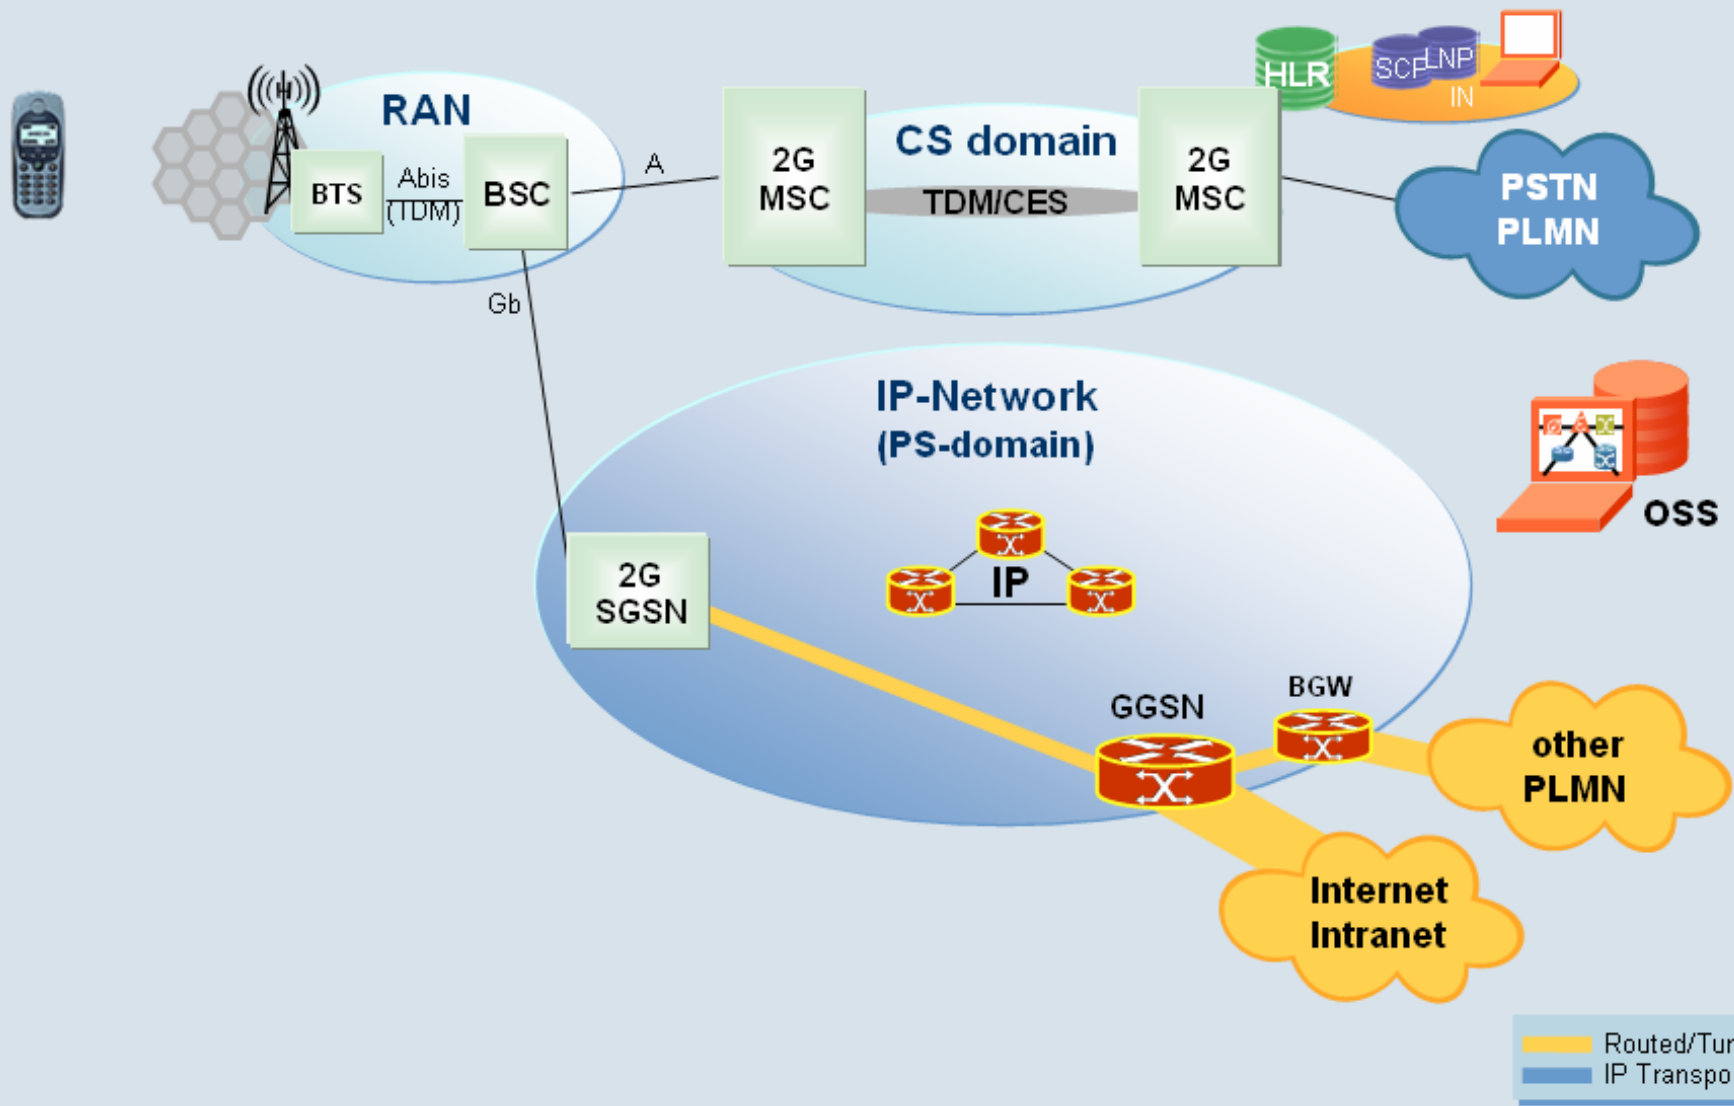

Network Evolution Scenarios

Dr. Klaus-D. Kohrt
Product Portfolio Management
Siemens I&C Mobile Networks

The Network Vision

Communication Anytime Anywhere

Basic GSM / GPRS Scenario

Basic GPRS / EDGE / UMTS Scenario

IMS Introduction

IP-Transport for CS-Domain

IP-Transport in UTRAN

Distributed RAN Architecture

— Routed/Tunnel
— IP Transport

IP-based Mobility Management

Communication Anytime Anywhere