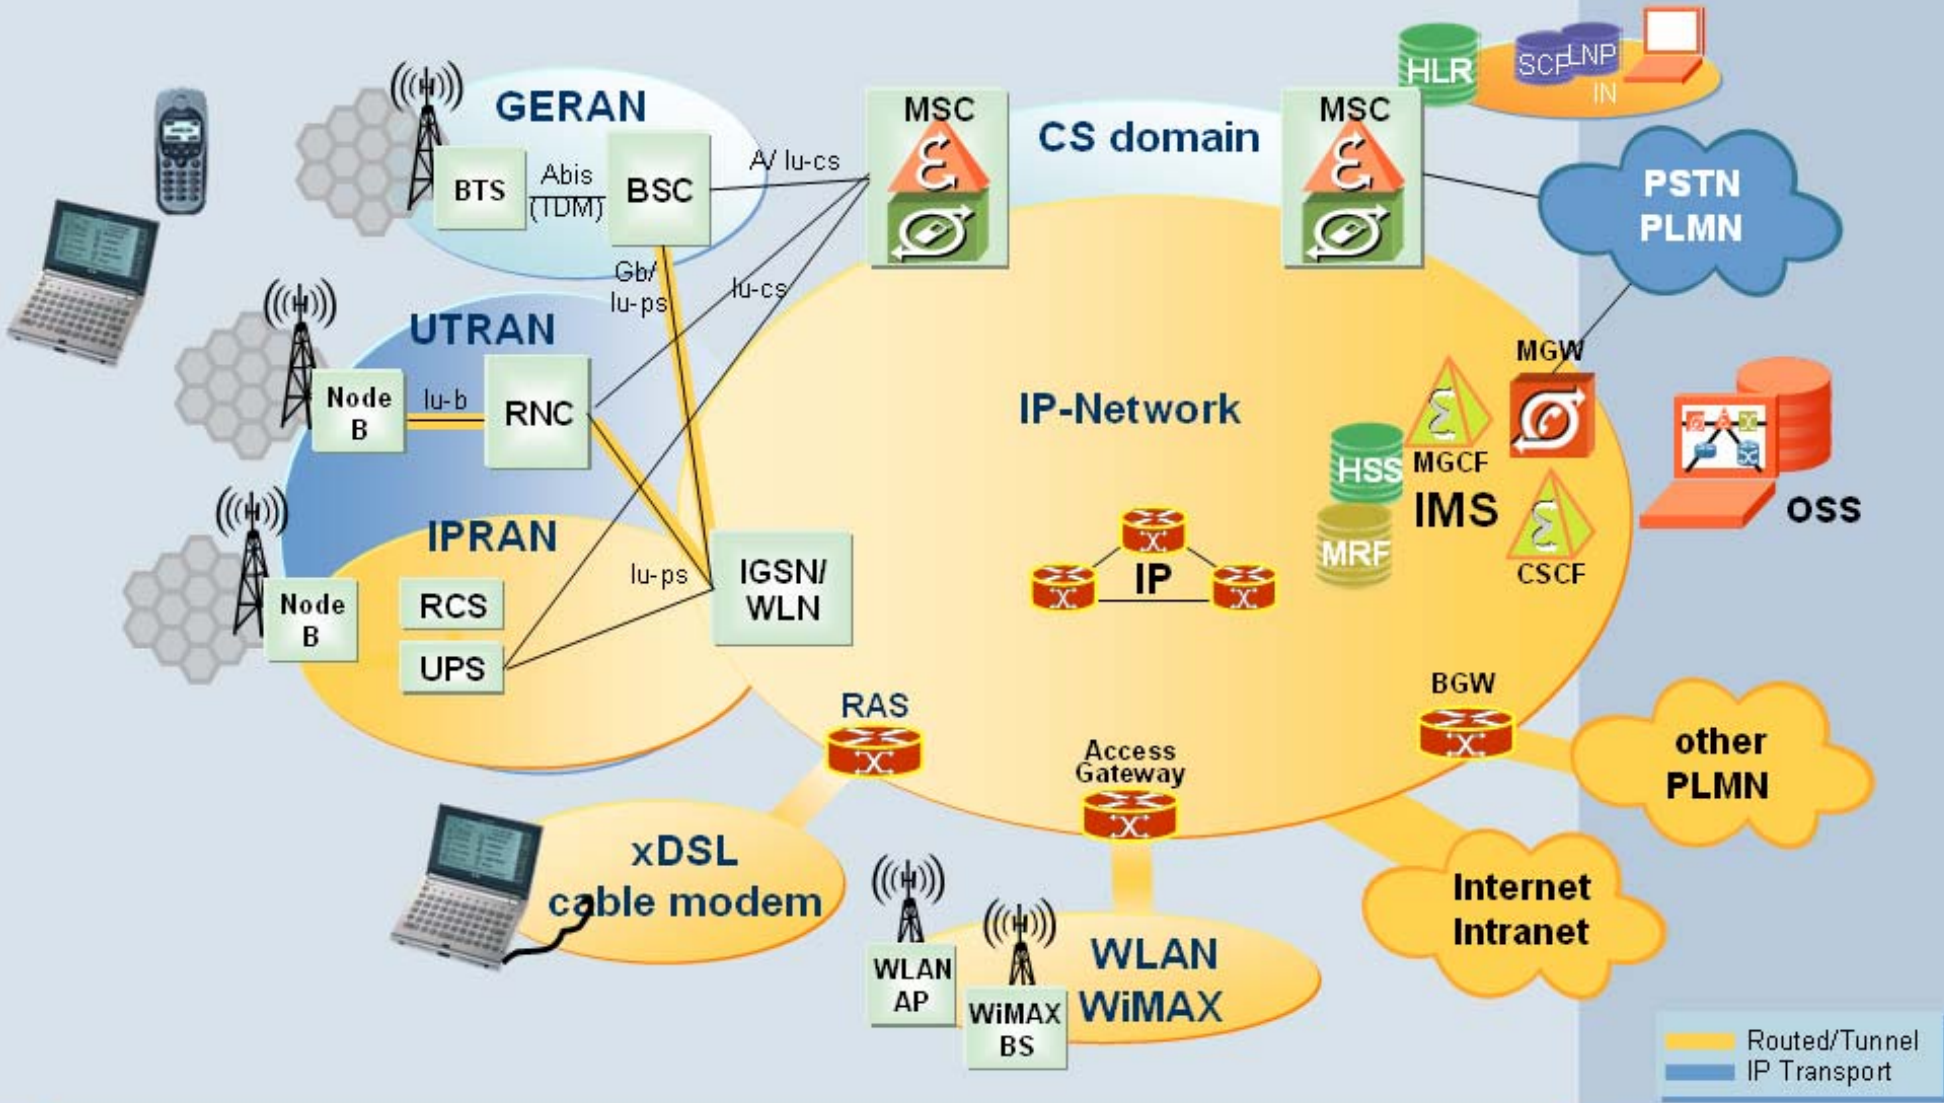

Network Evolution Scenarios

Dr. Klaus-D. Kohrt
Product Portfolio Management
Siemens I&C Mobile Networks

The Network Vision

Communication Anytime Anywhere

Basic GSM / GPRS Scenario

Basic GPRS / EDGE / UMTS Scenario

IMS Introduction

IP-Transport for CS-Domain

IP-Transport in UTRAN

Distributed RAN Architecture

— Routed/Tunnel
— IP Transport

IP-based Mobility Management

Communication Anytime Anywhere