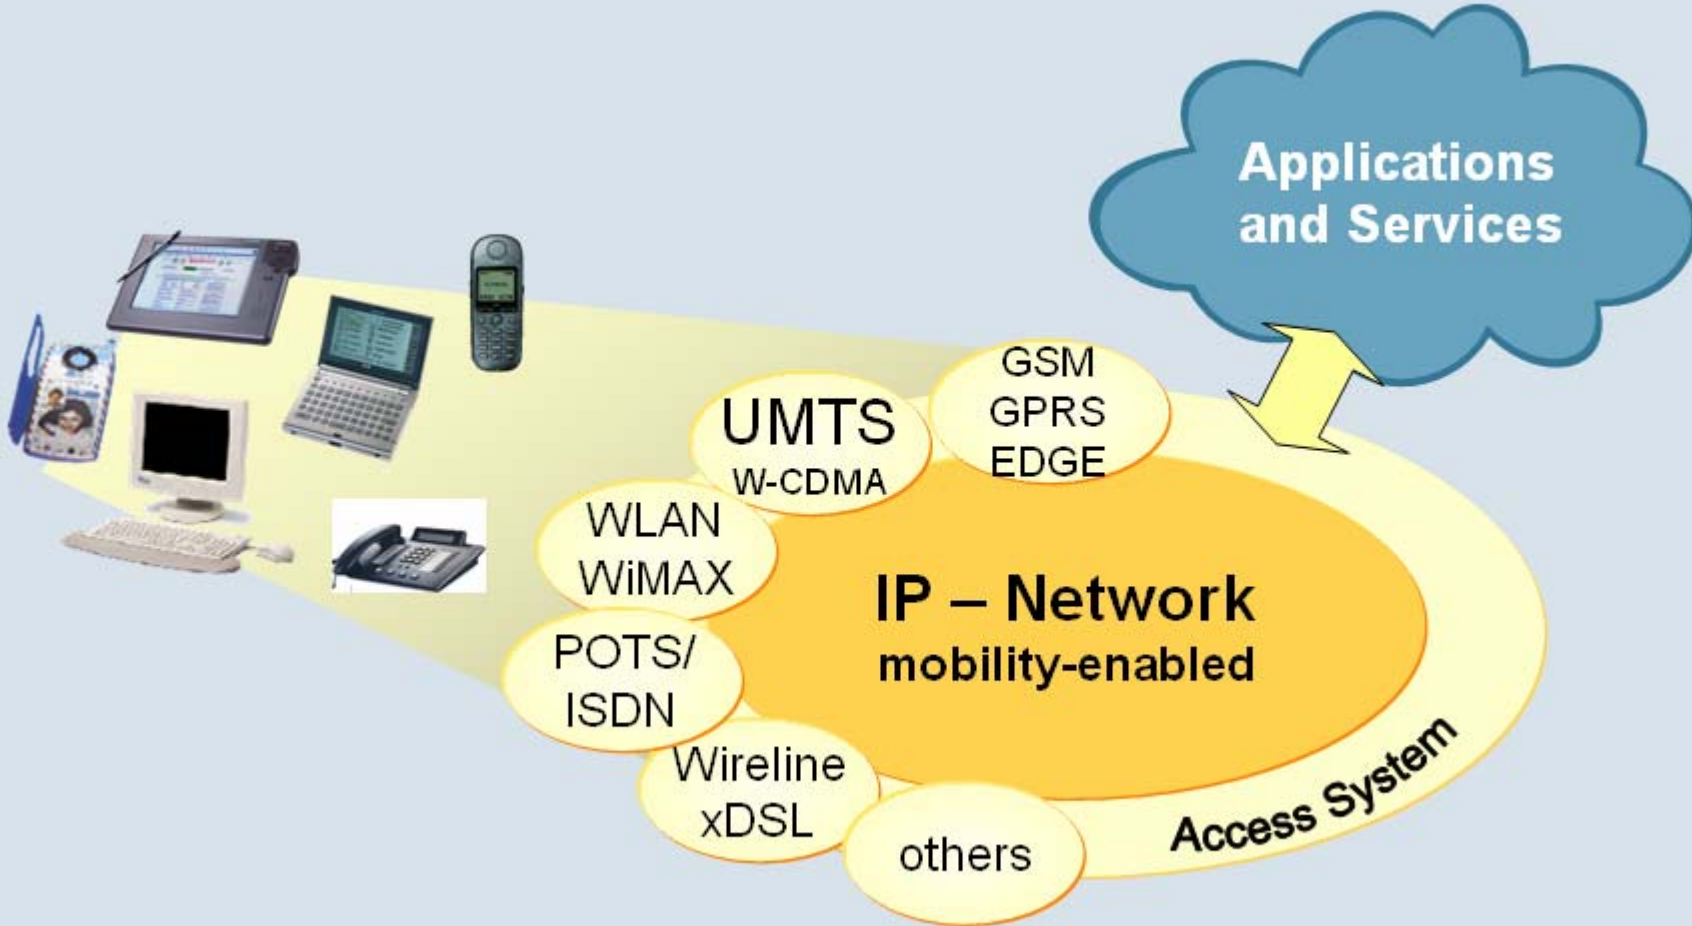

Network Evolution Scenarios

Dr. Klaus-D. Kohrt
Product Portfolio Management
Siemens I&C Mobile Networks

The Network Vision

Communication Anytime Anywhere

Basic GSM / GPRS Scenario

Basic GPRS / EDGE / UMTS Scenario

IMS Introduction

IP-Transport for CS-Domain

IP-Transport in UTRAN

Distributed RAN Architecture

— Routed/Tunnel
— IP Transport

IP-based Mobility Management

Communication Anytime Anywhere