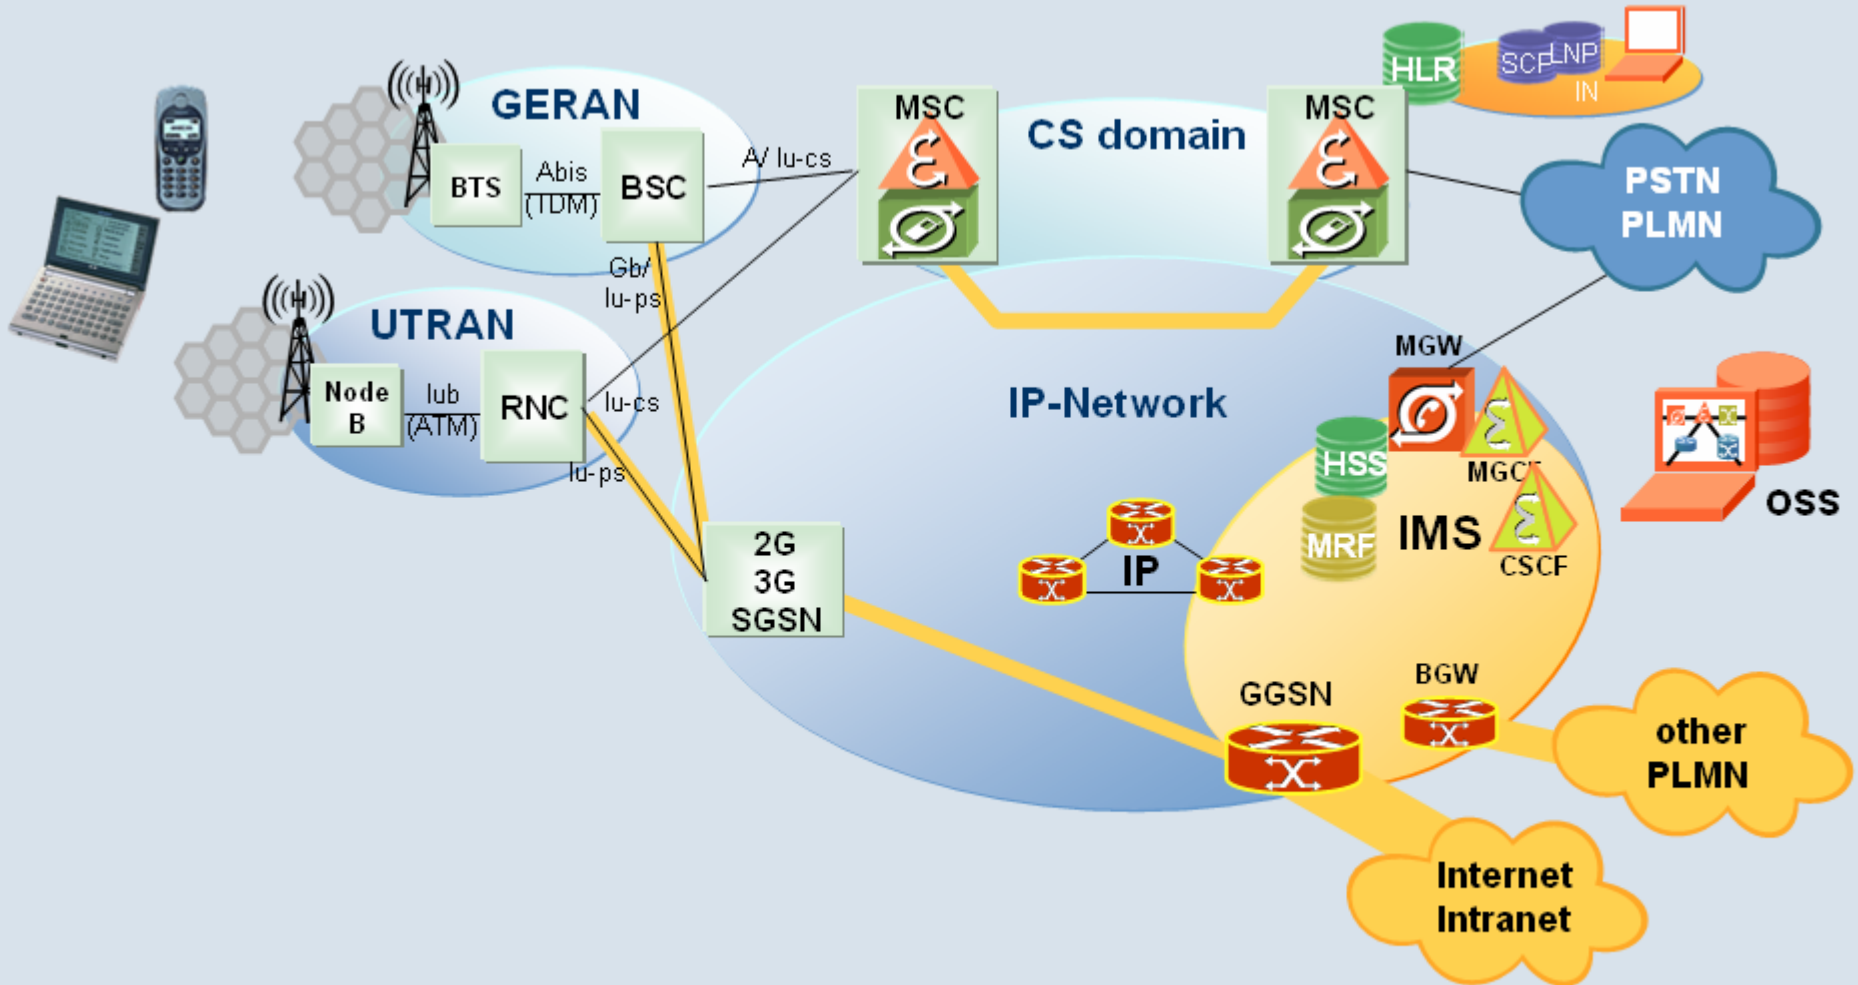

Network Evolution Scenarios

Dr. Klaus-D. Kohrt
Product Portfolio Management
Siemens I&C Mobile Networks

The Network Vision

Communication Anytime Anywhere

Basic GSM / GPRS Scenario

Basic GPRS / EDGE / UMTS Scenario

IMS Introduction

IP-Transport for CS-Domain

IP-Transport in UTRAN

Distributed RAN Architecture

— Routed/Tunnel
— IP Transport

IP-based Mobility Management

Communication Anytime Anywhere